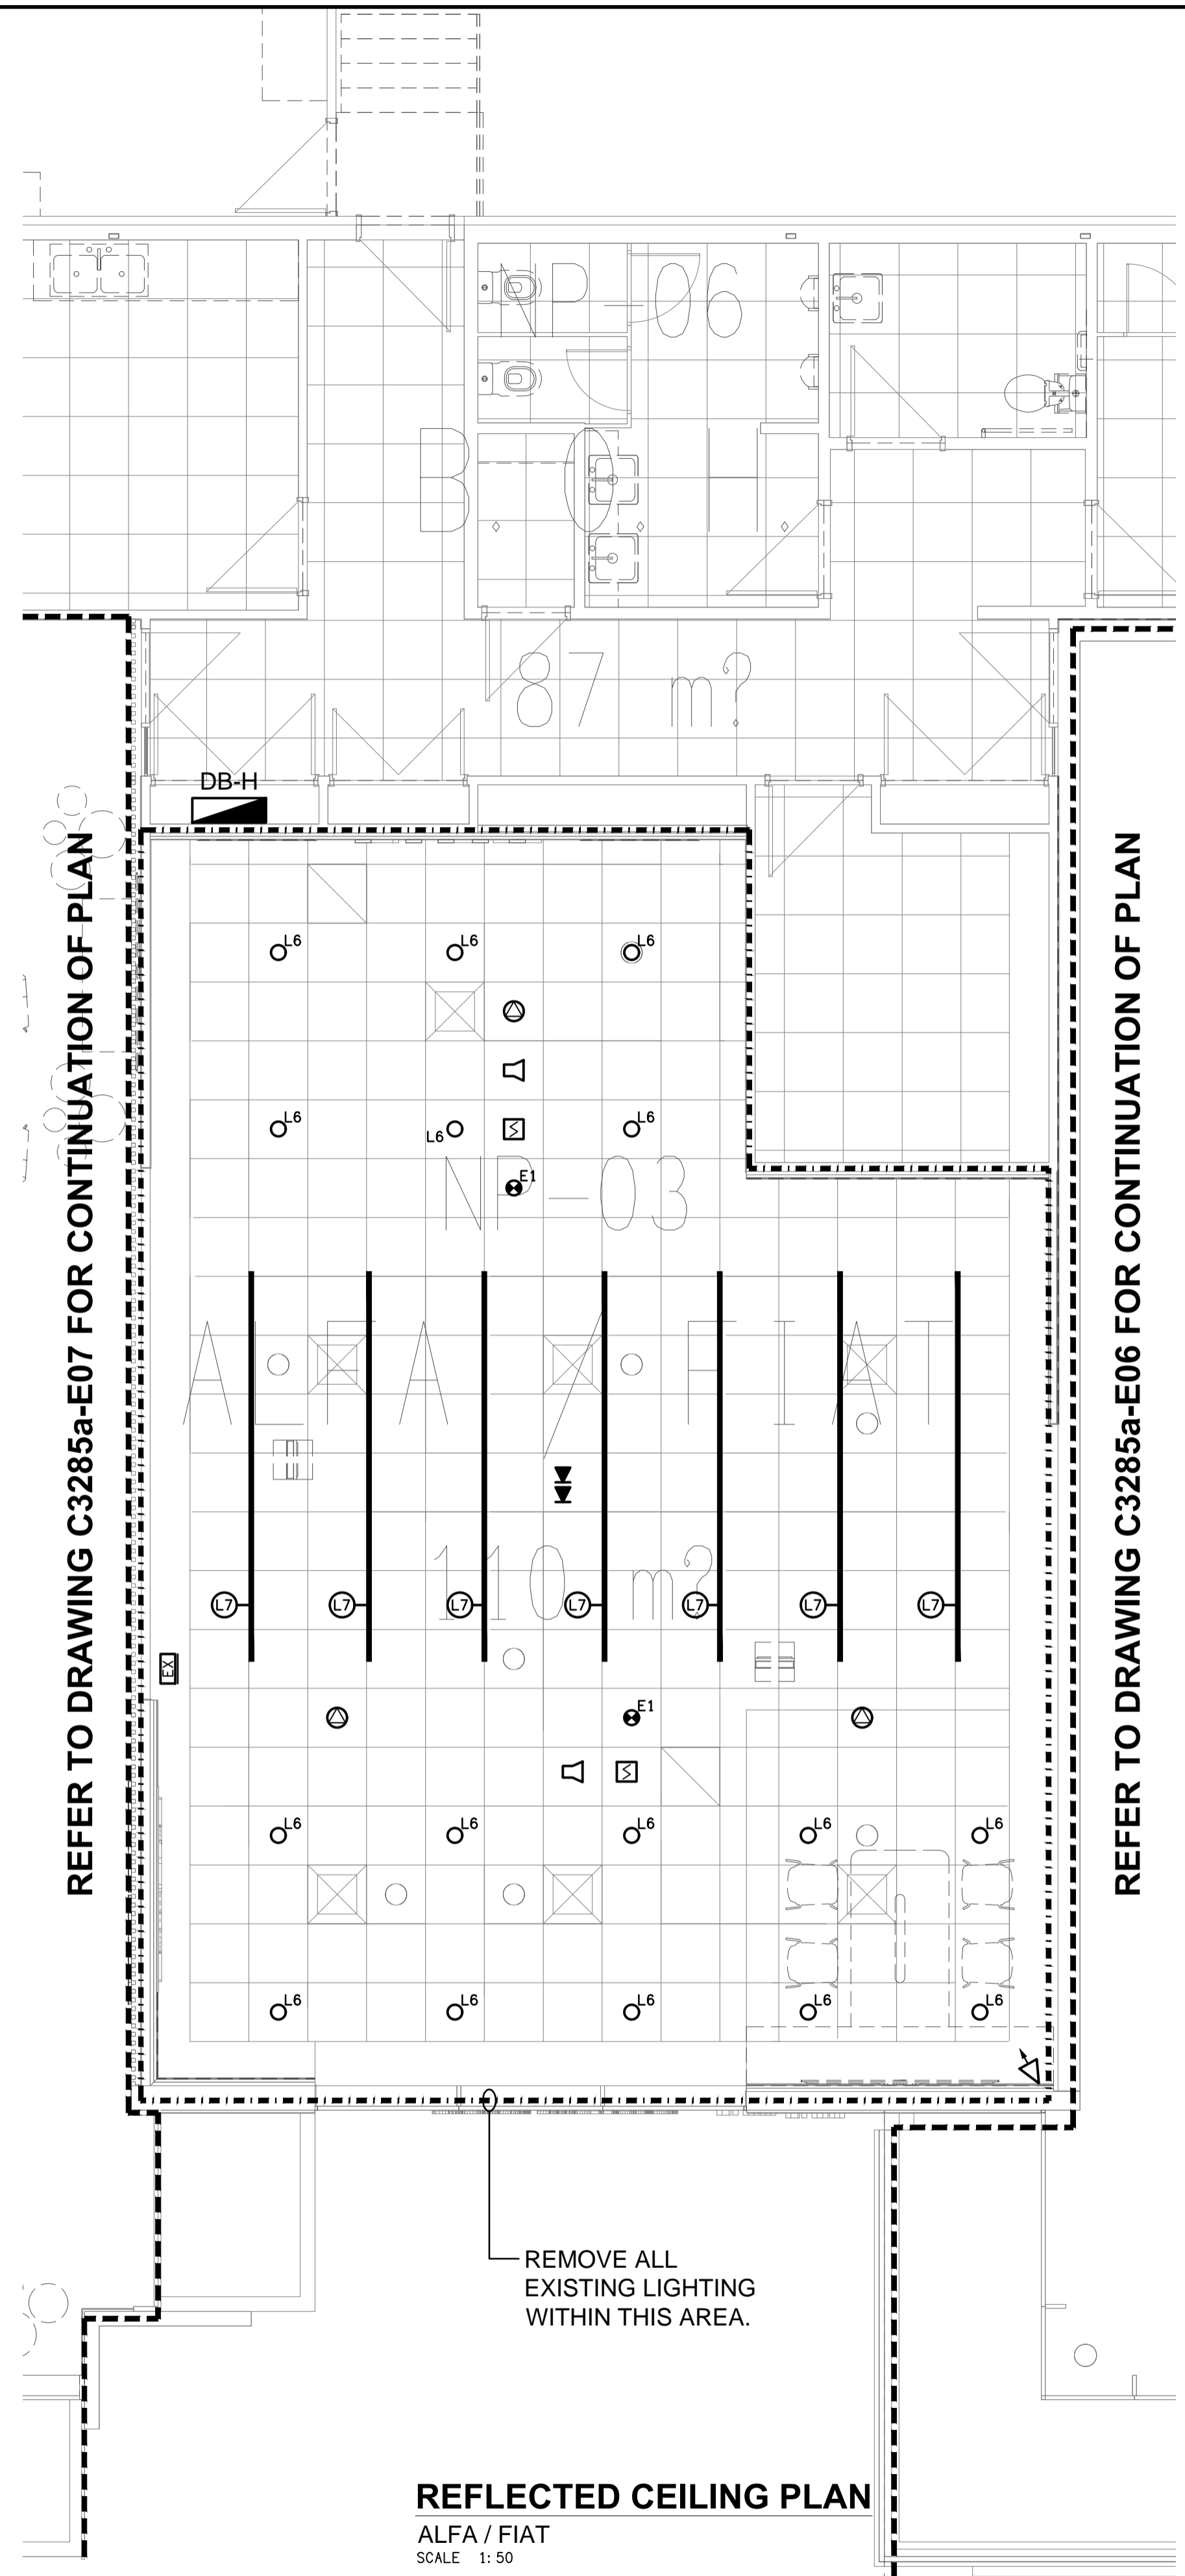

FLOOR PLAN
ALFA / FIAT & JEEP
SCALE: 1:50

REFLECTED CEILING PLAN
ALFA / FIAT
SCALE: 1:50

ELECTRICAL DESIGN GROUP BRISBANE PTY LTD
ACN 092 710 793
TRADING AS:
ELECTRICAL DESIGN GROUP

THE COPYRIGHT OF THIS DRAWING REMAINS THE PROPERTY OF THE ELECTRICAL DESIGN GROUP.
USE FIGURED DIMENSIONS IN PREFERENCE TO SCALE.
ALL DIMENSIONS TO BE VERIFIED ONSITE.

B	TENDER	29/08/2024
REV:	DESCRIPTION:	DATE:
DRAWING: ELECTRICAL SERVICES ALFA / FIAT & JEEP FLOOR PLAN & REFLECTED CEILING PLAN		
SCALE: 1:50	PROJECT NO: C3285a	DRAWING NO: E05
AT A1	REVISION: B	